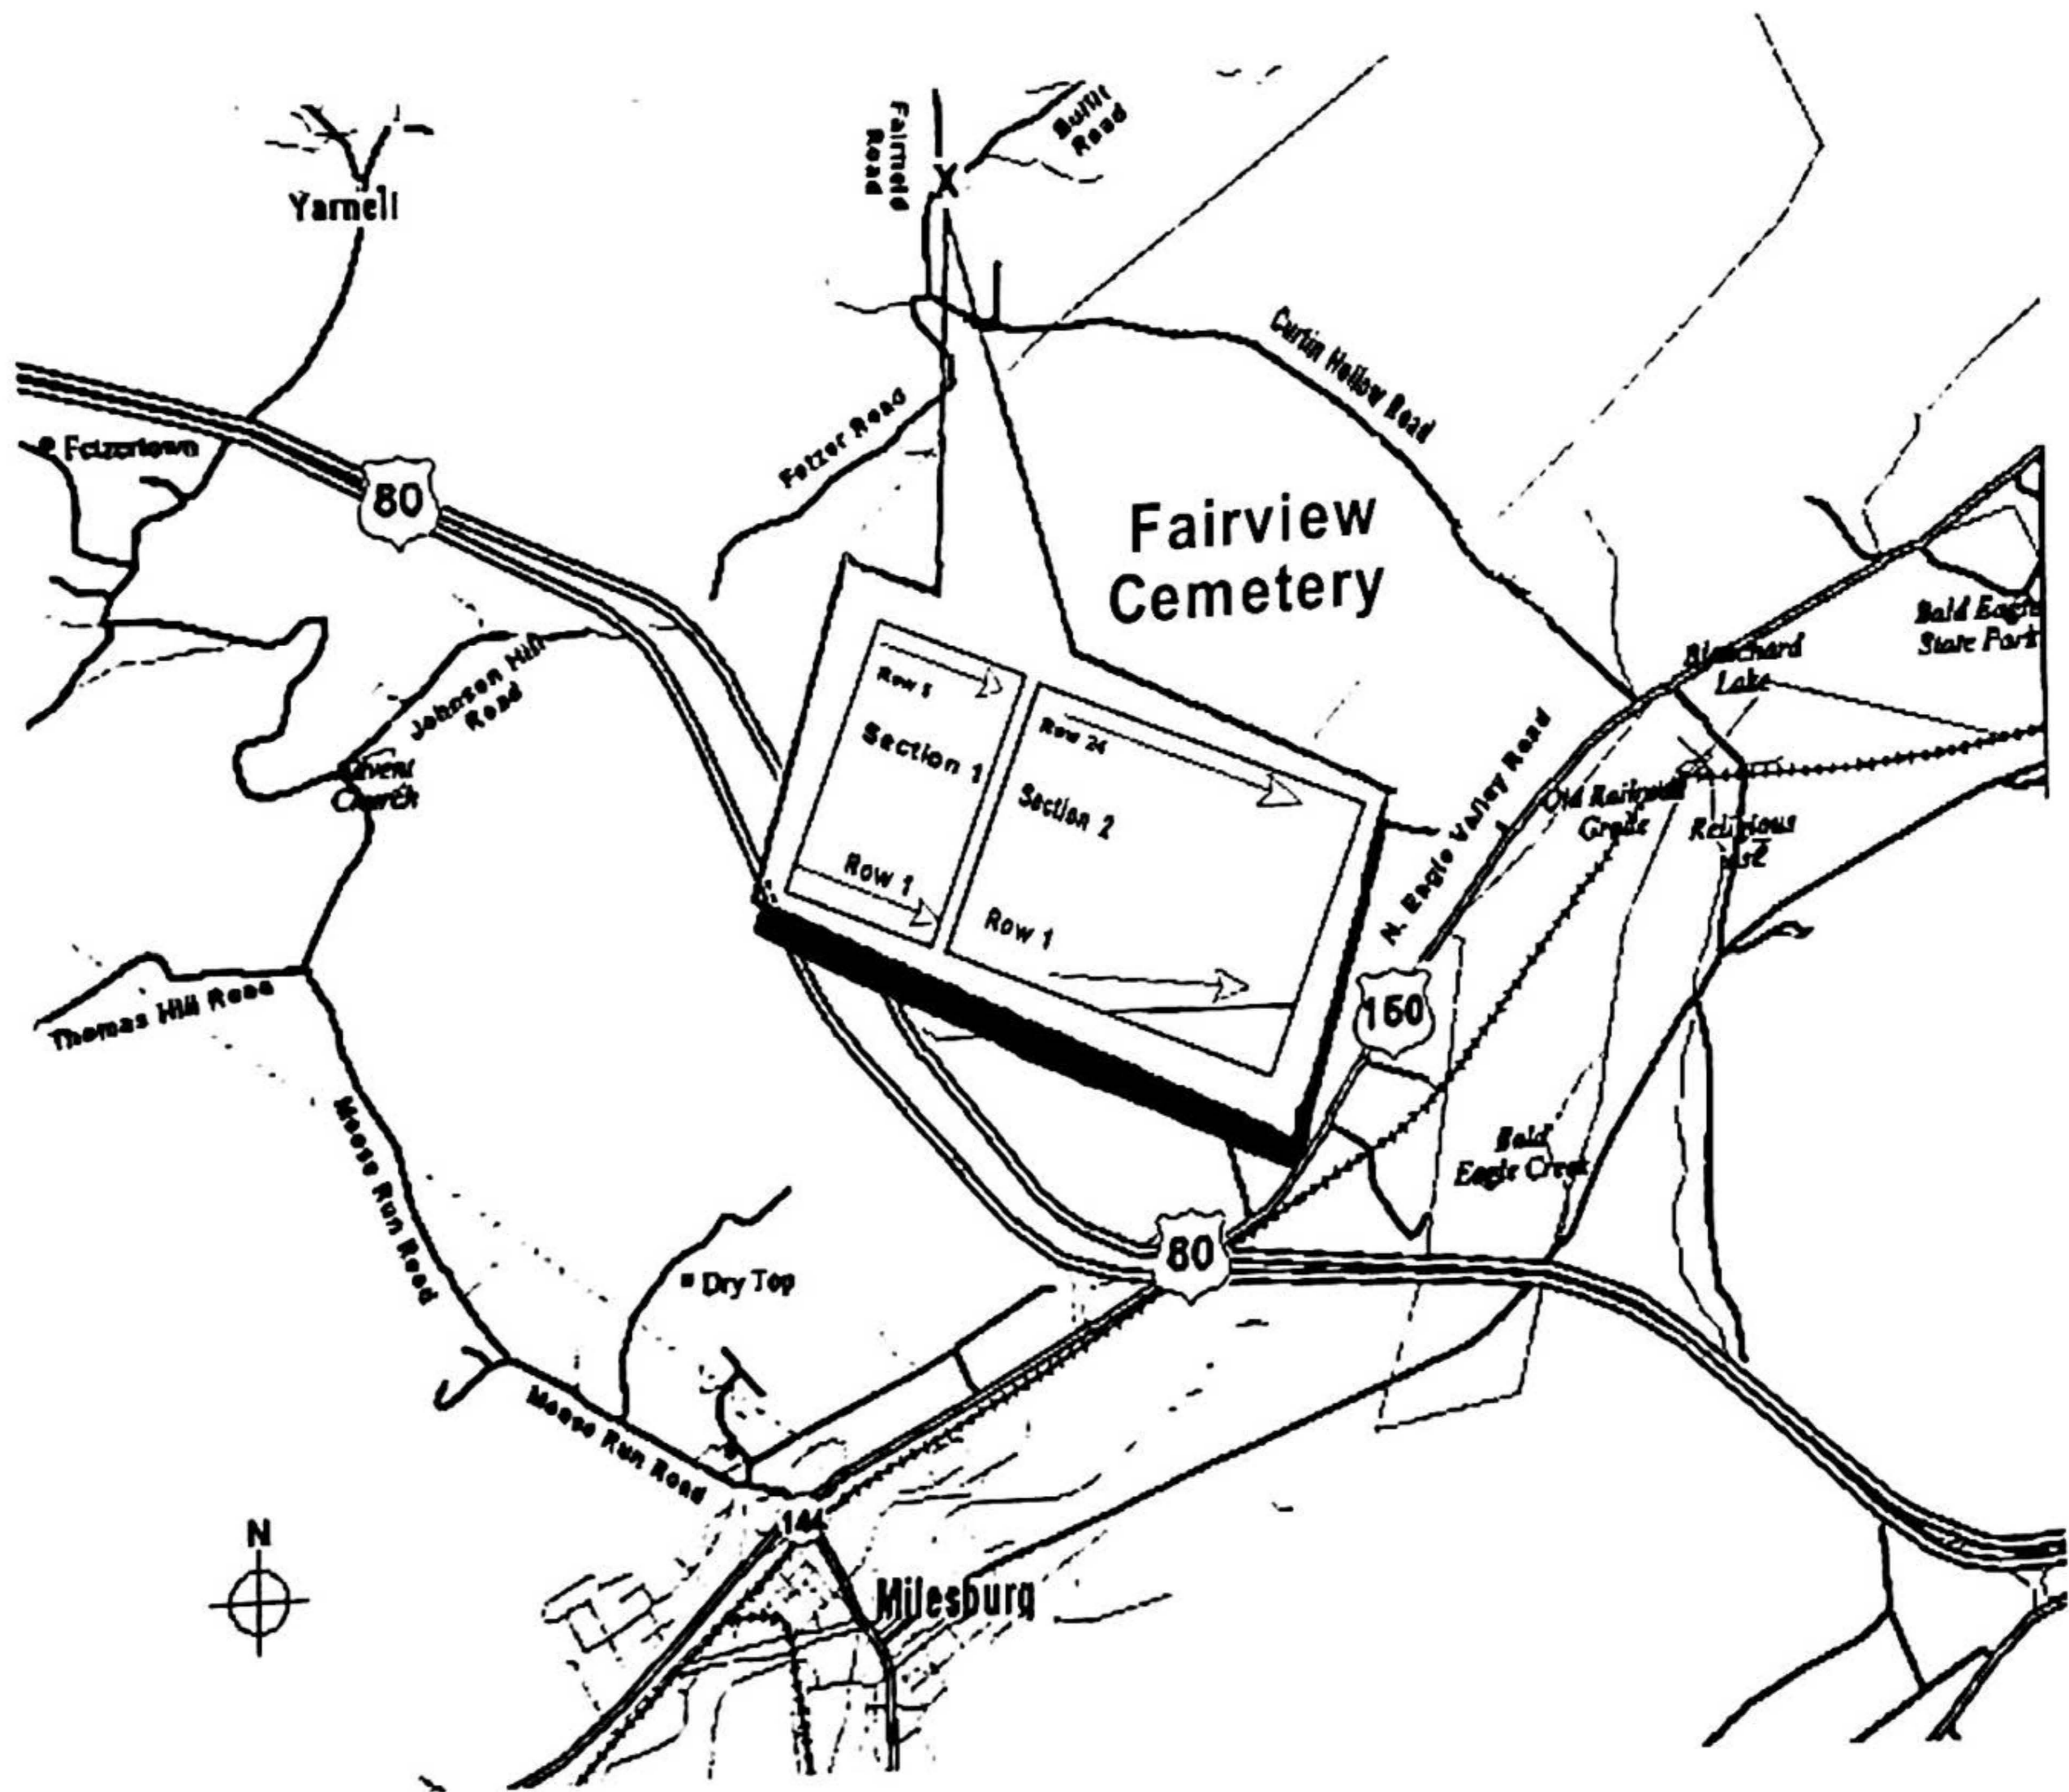

Fairview Cemetery

Directions to Fairview Cemetery and Sketch Map

From the Dougboy Monument in Milesburg, take Turnpike/Mill Street (Route 144) west for 0.7 mile. At Route 150 and the 220 Cloverleaf take Route 150 (N. Eagle Valley Road) north 3 miles to Curtin Hollow Road. Turn left and go 2.8 miles to the Fairview Union Church. The cemetery will be on the right at the intersection of Curtin Hollow Road, Fairview Road and Bullit Run Road. $N40^{\circ}59.830' W77^{\circ}46.905'$