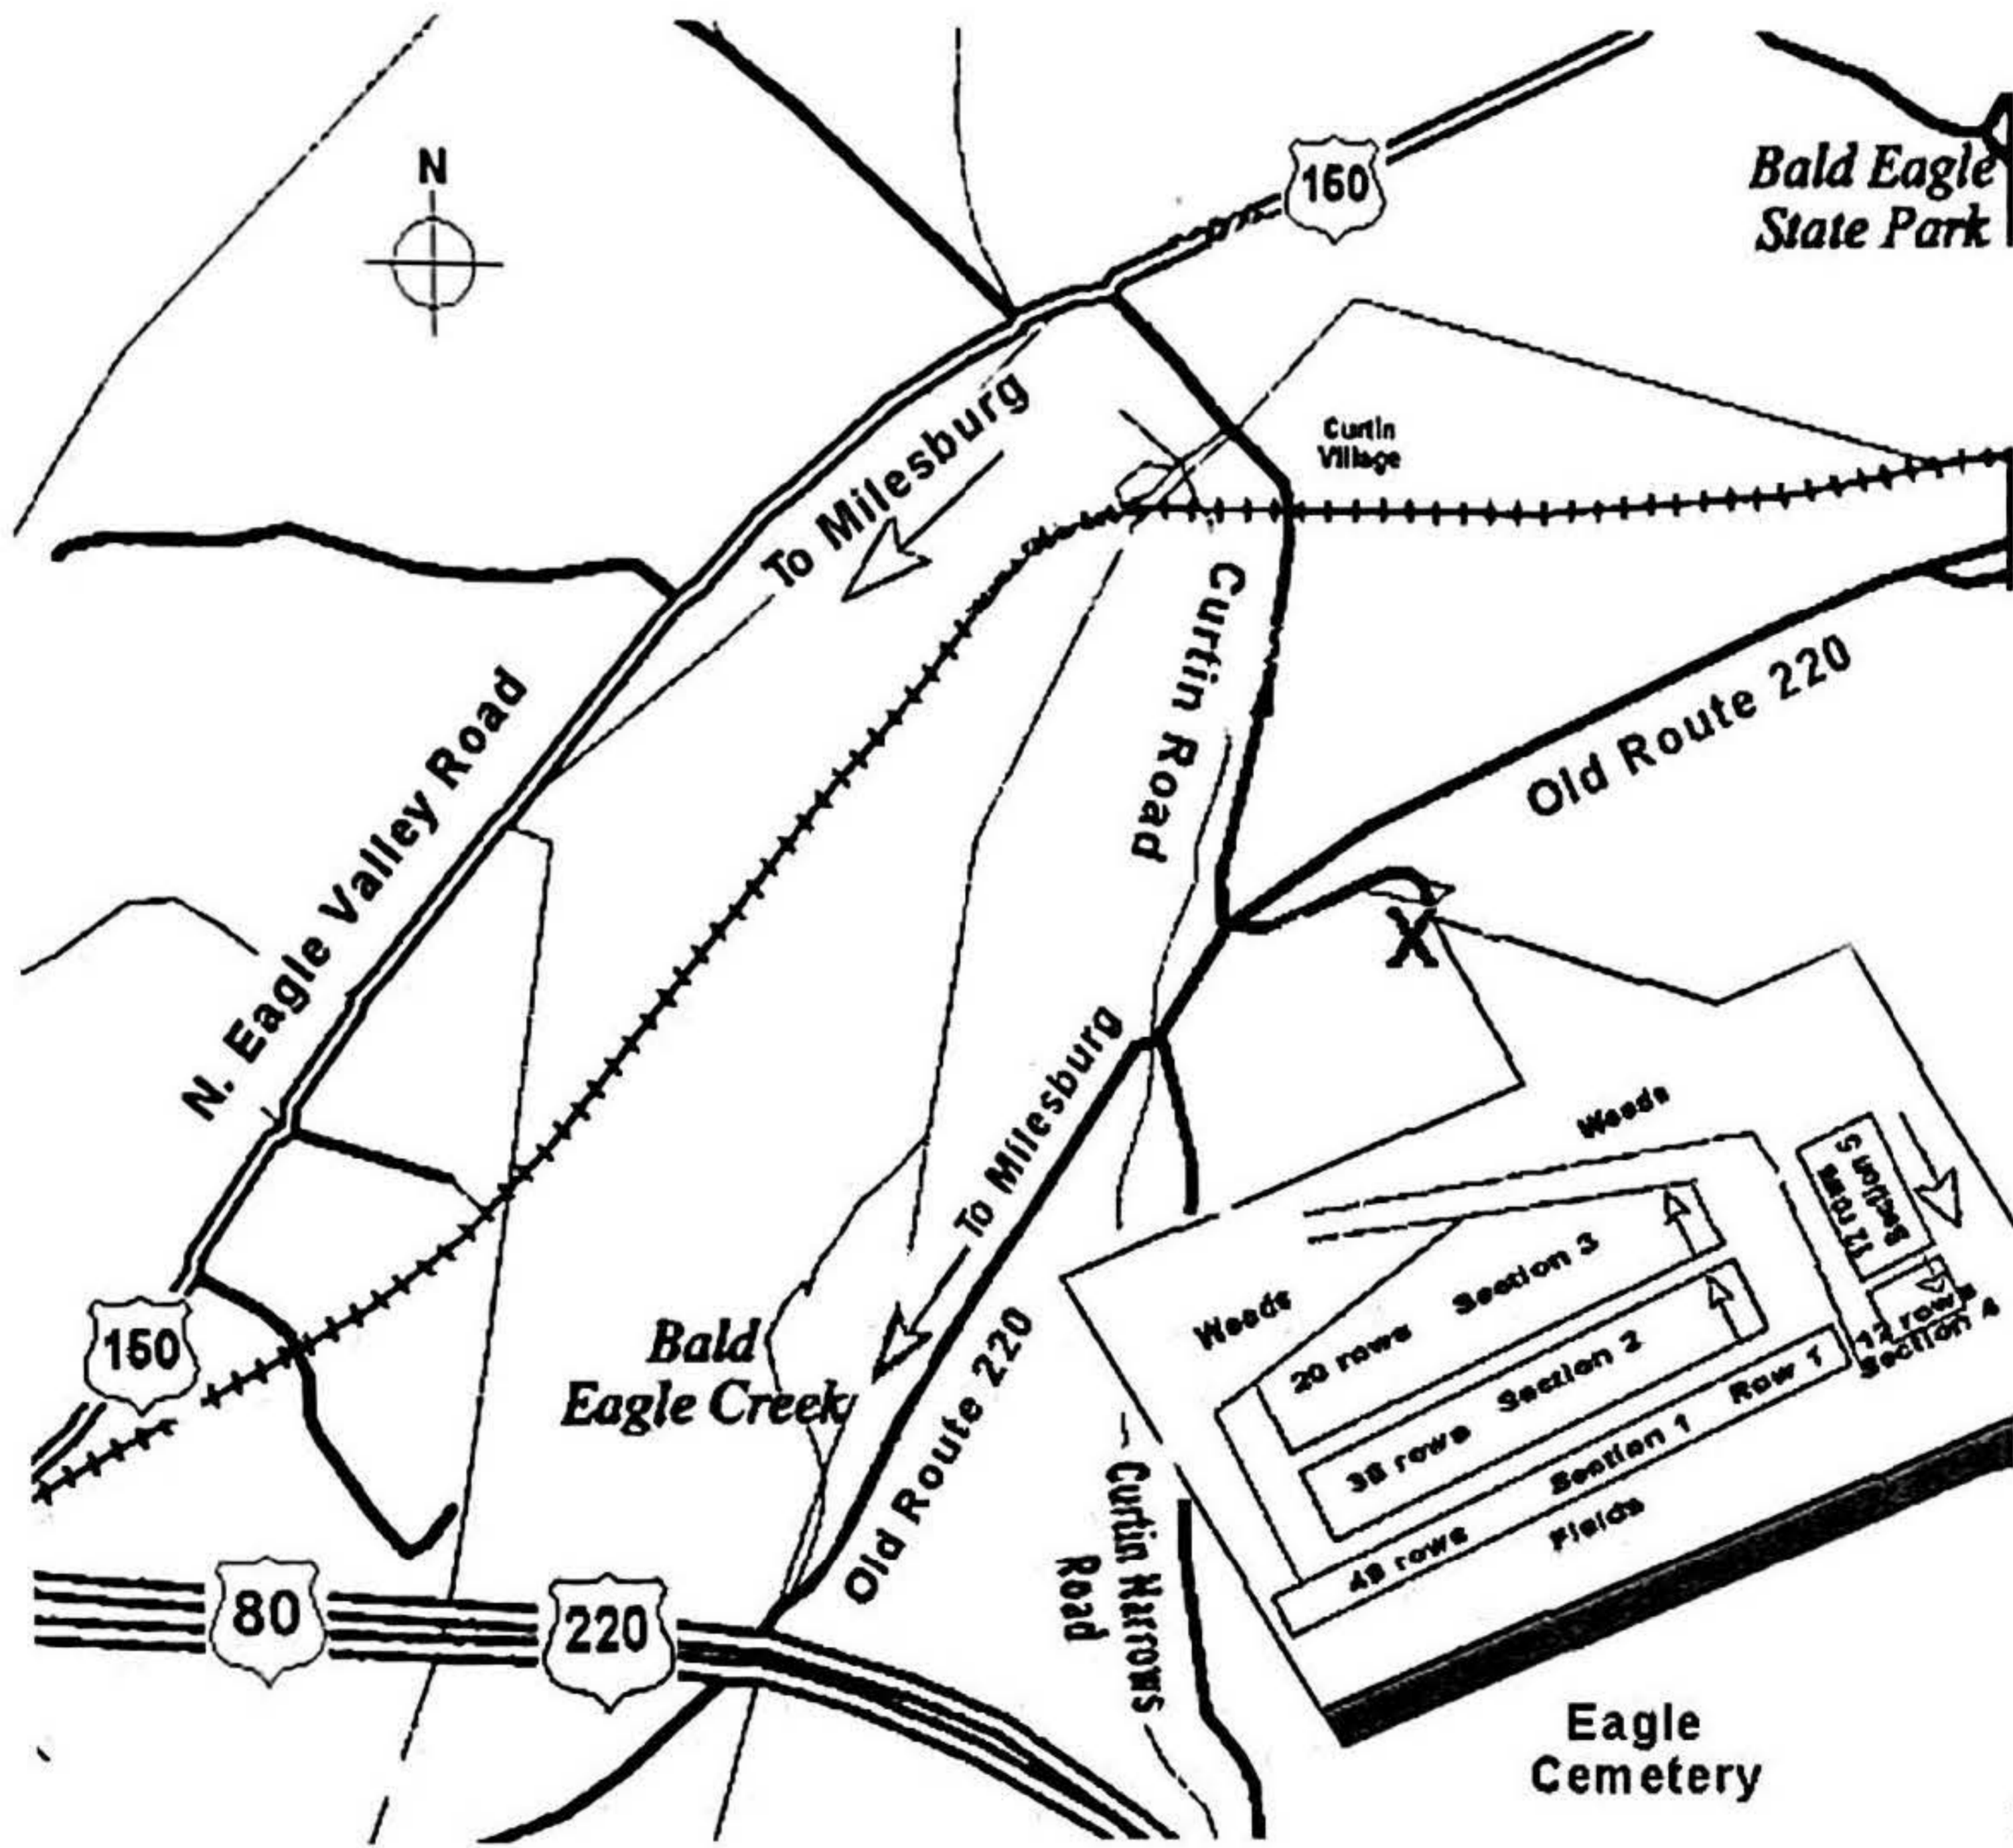

**Directions to Eagle Cemetery and Sketch Map**

From Bellefonte take Route 144 North to Milesburg. Turn right off of Turnpike Street at the Doughboy Monument onto Water Street (Old Route 220). Go 2.8 miles. Just past the Curtin Narrows Road (which is on your right), turn right at the Eagle Cemetery Sign and go up the hill 0.7 miles into the cemetery.  
 N40°58.011' W77°44.261'