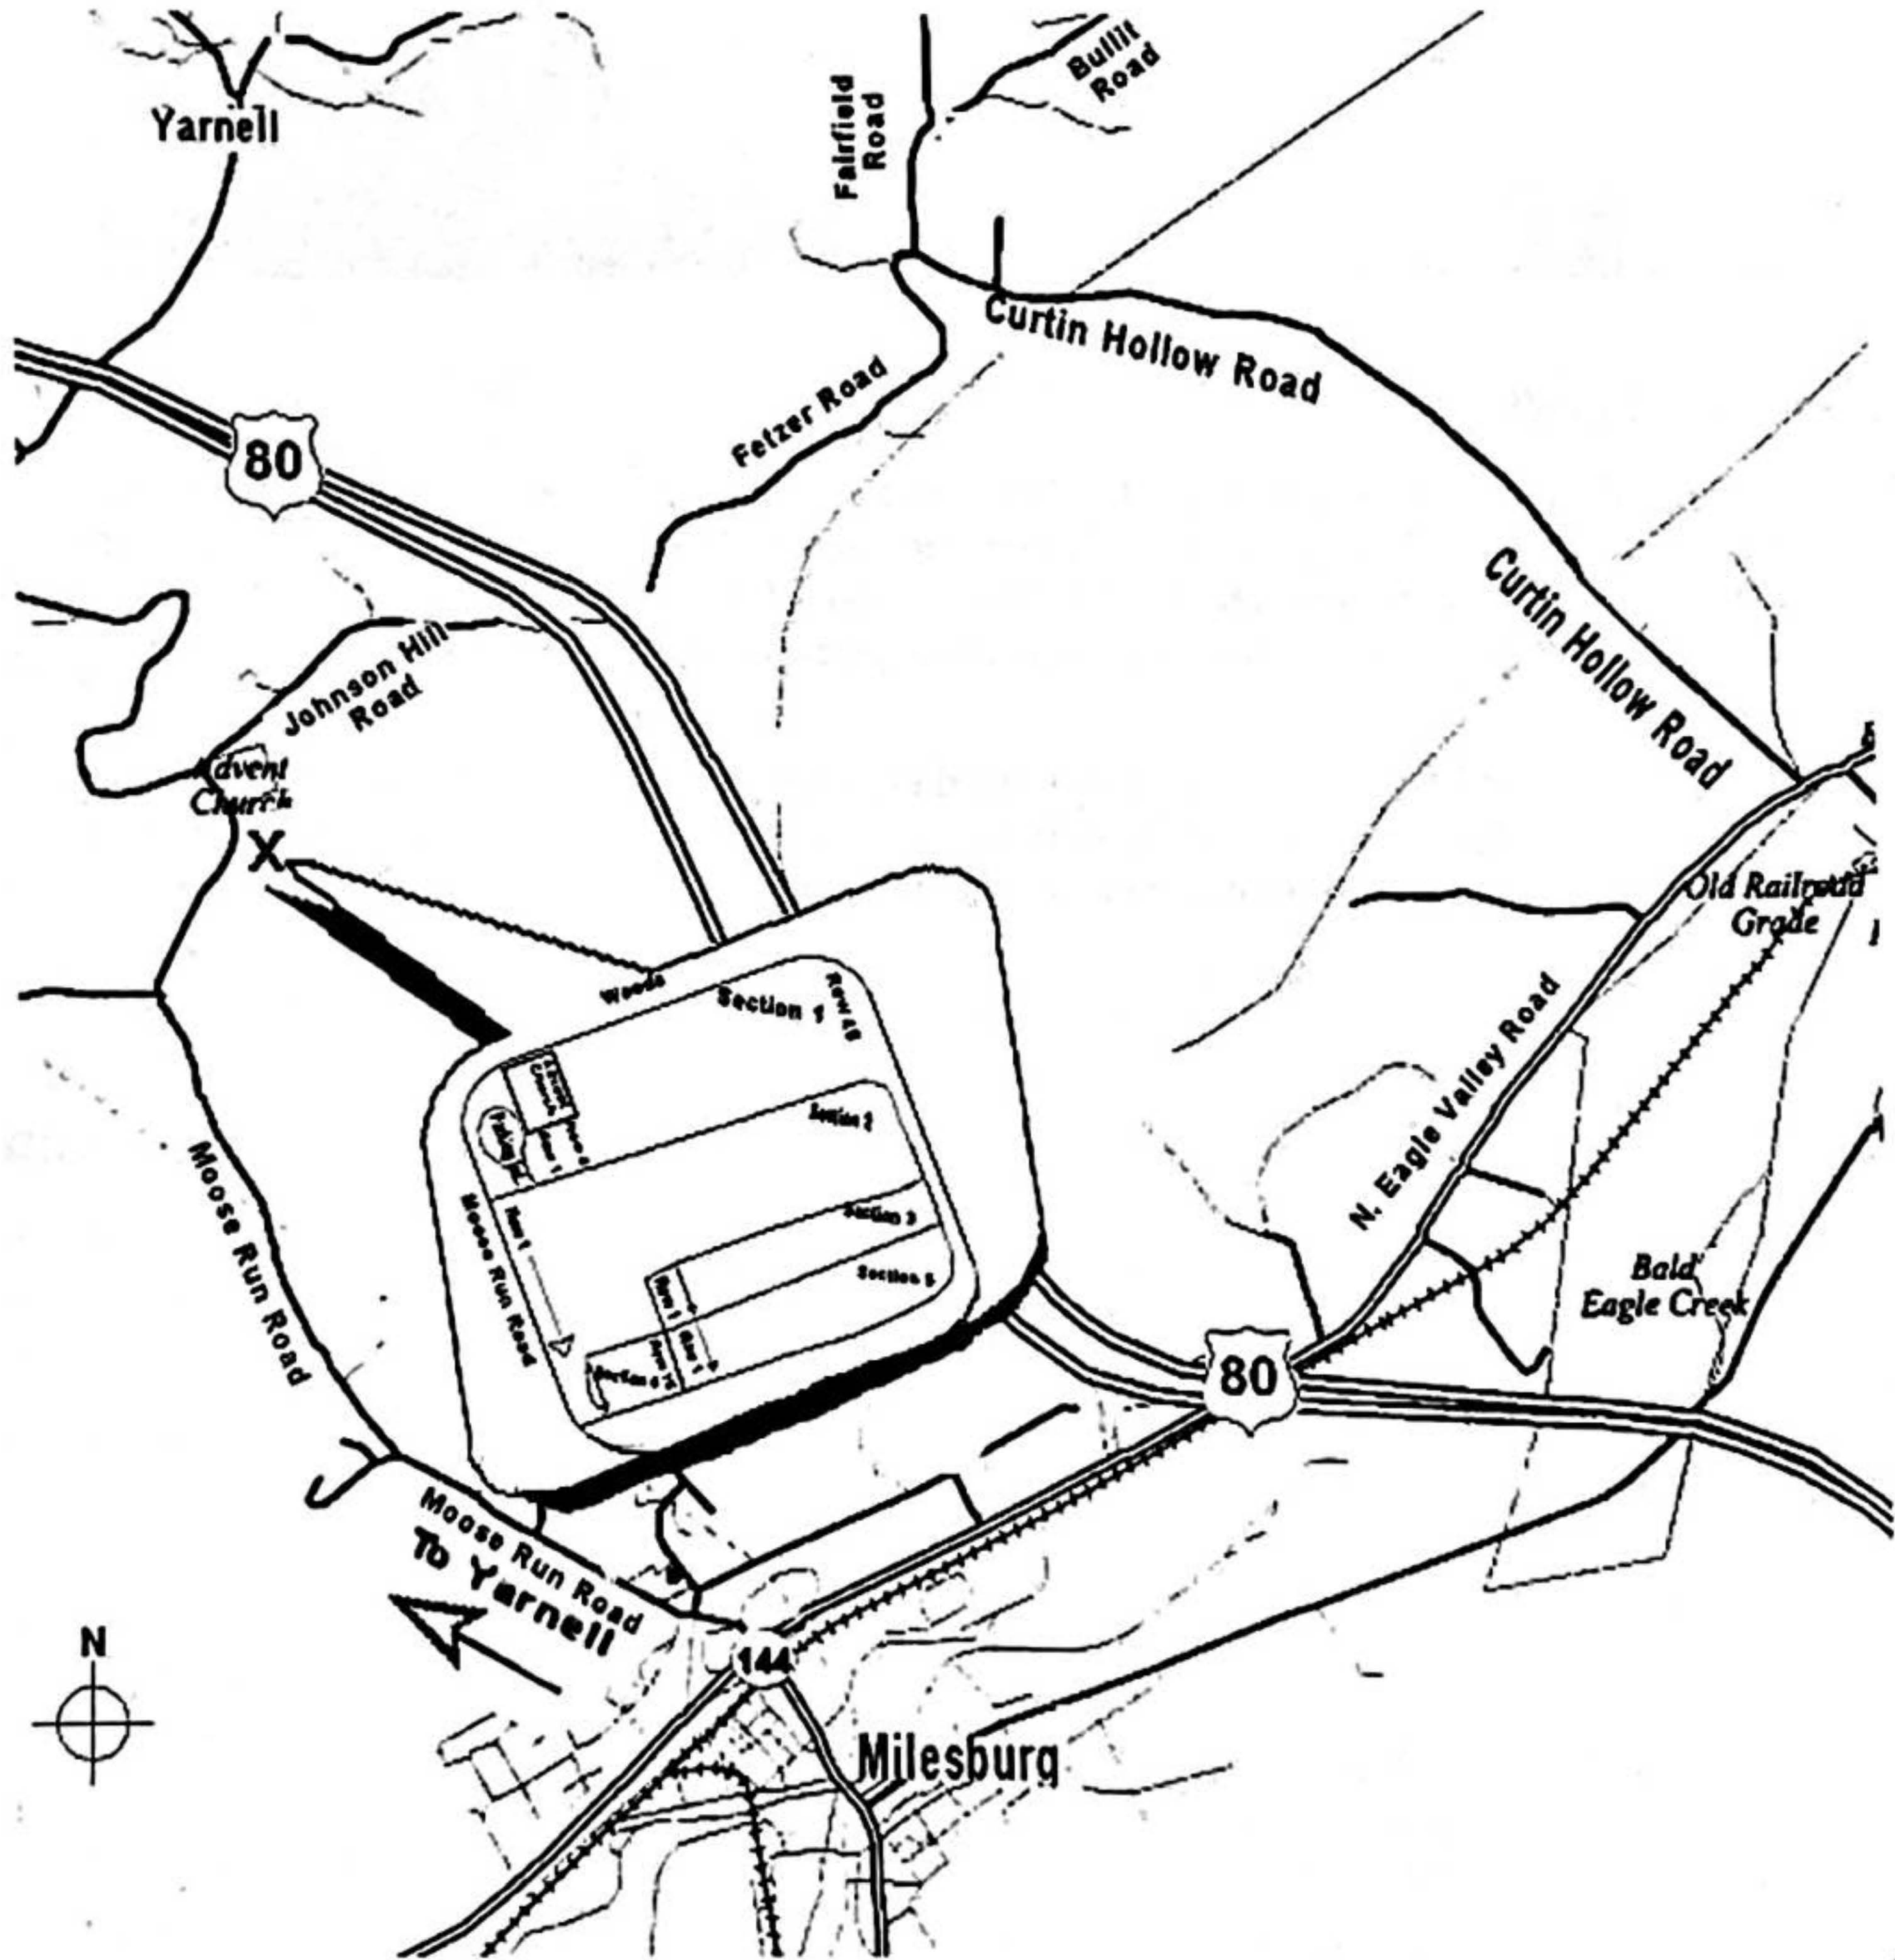

Directions to Advent Cemetery and Sketch Map

From the Doughboy Monument in Milesburg, take Turnpike/Mill Street (Route 144) west for 0.7 mile. At Routes 150 and the 220 cloverleaf, go across bridge to Moose Run Road (toward Yarnell). Swampoodle Road will be on your right, then Trczyulny Cemetery on the right, but continue straight ahead on Moose Run Road. Go 2.4 miles past Trczyulny Cemetery to the Advent Church and cemetery on the right.
 N40°58.557' W77°48.806'